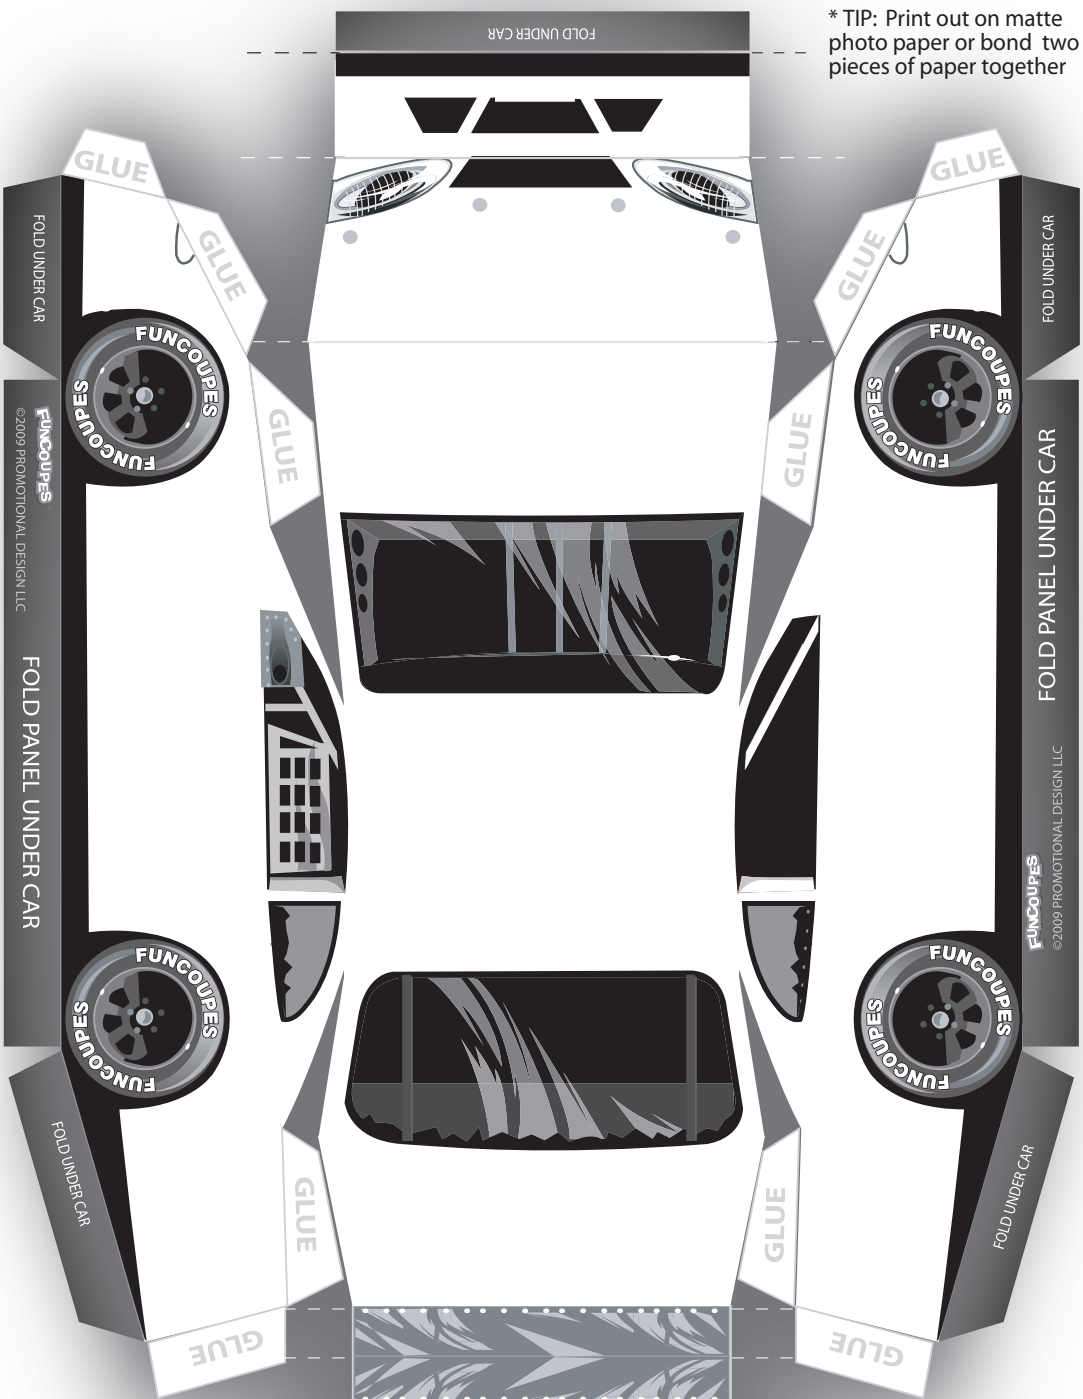

* TIP: Print out on matte photo paper or bond two pieces of paper together